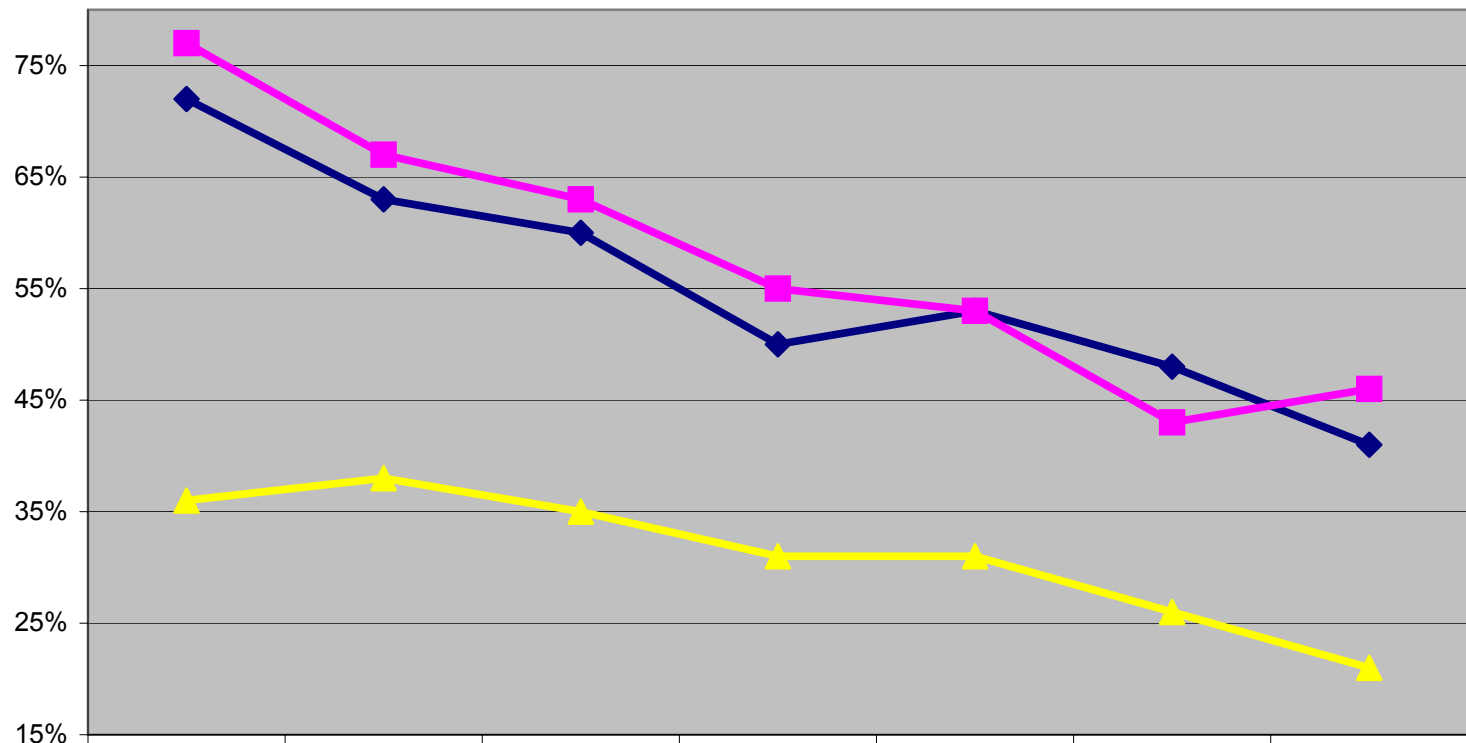

Percent of Candidates Willing to Return Project Vote Smart's Test by Election Cycle

	1996	1998	2000	2002	2004	2006	2008
◆ Congress	72%	63%	60%	50%	53%	48%	41%
■ Gubernatorial	77%	67%	63%	55%	53%	43%	46%
▲ State Leg.	36%	38%	35%	31%	31%	26%	21%