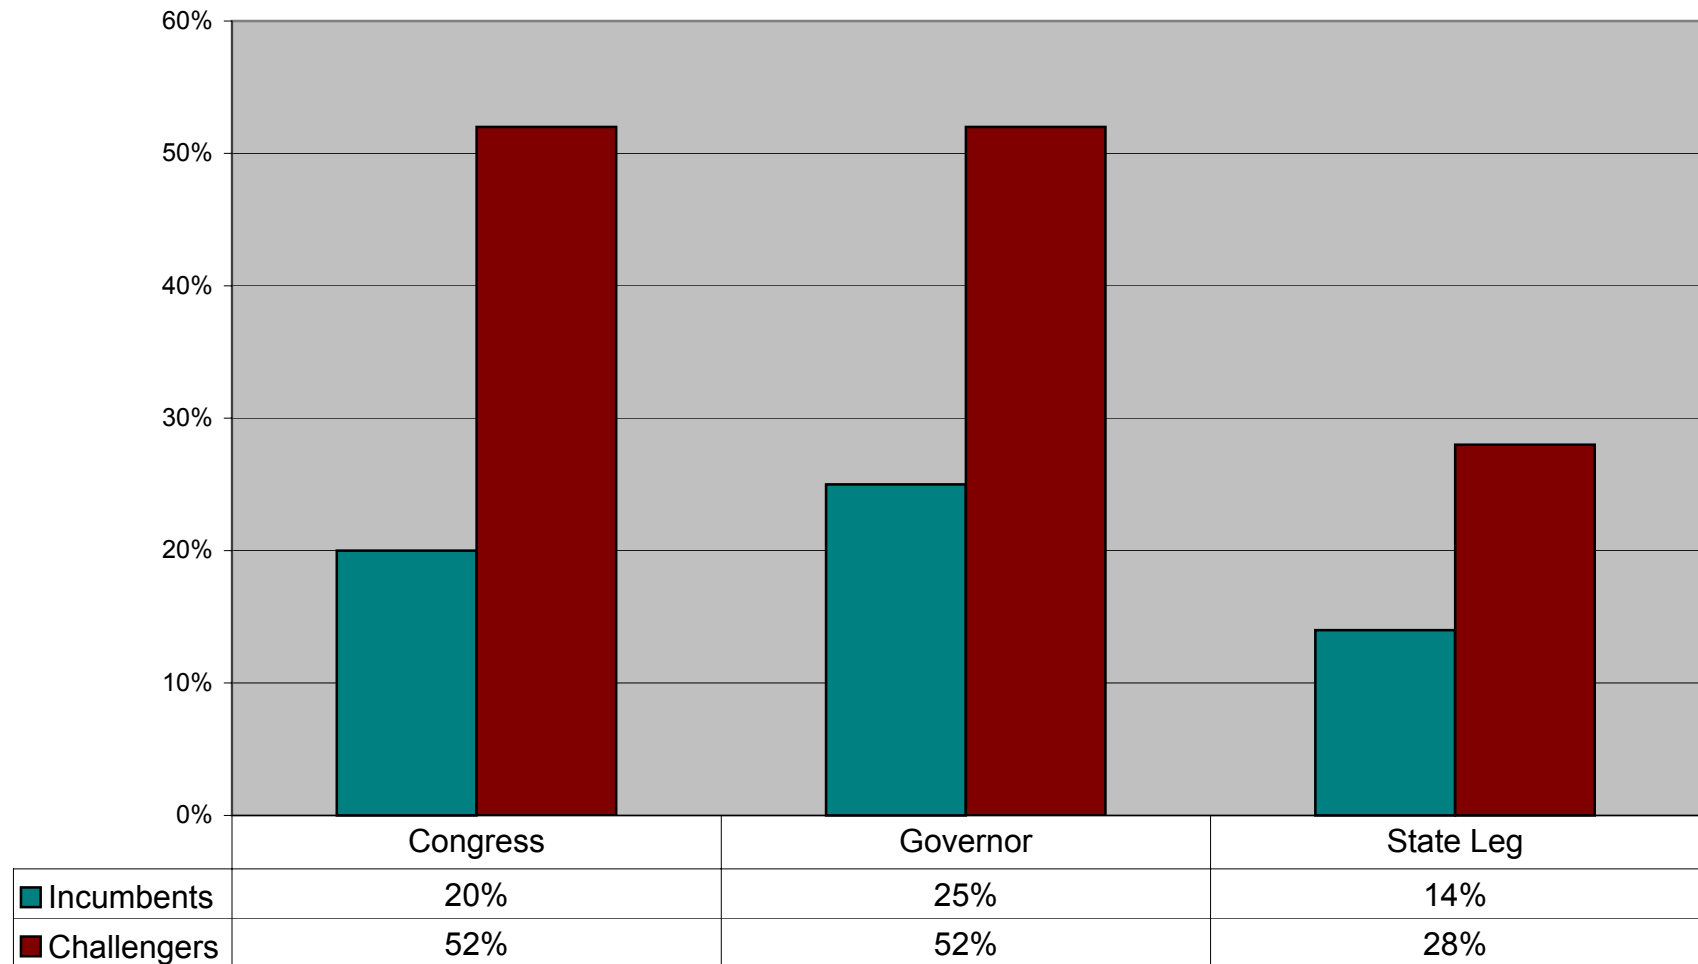

## Percent of Incumbents vs. Challengers Willing To Return the 2008 Political Courage Test

Candidates Tested: Congressional- n=1205, Gubernatorial- n=39 (11 states), State Leg- n=10011