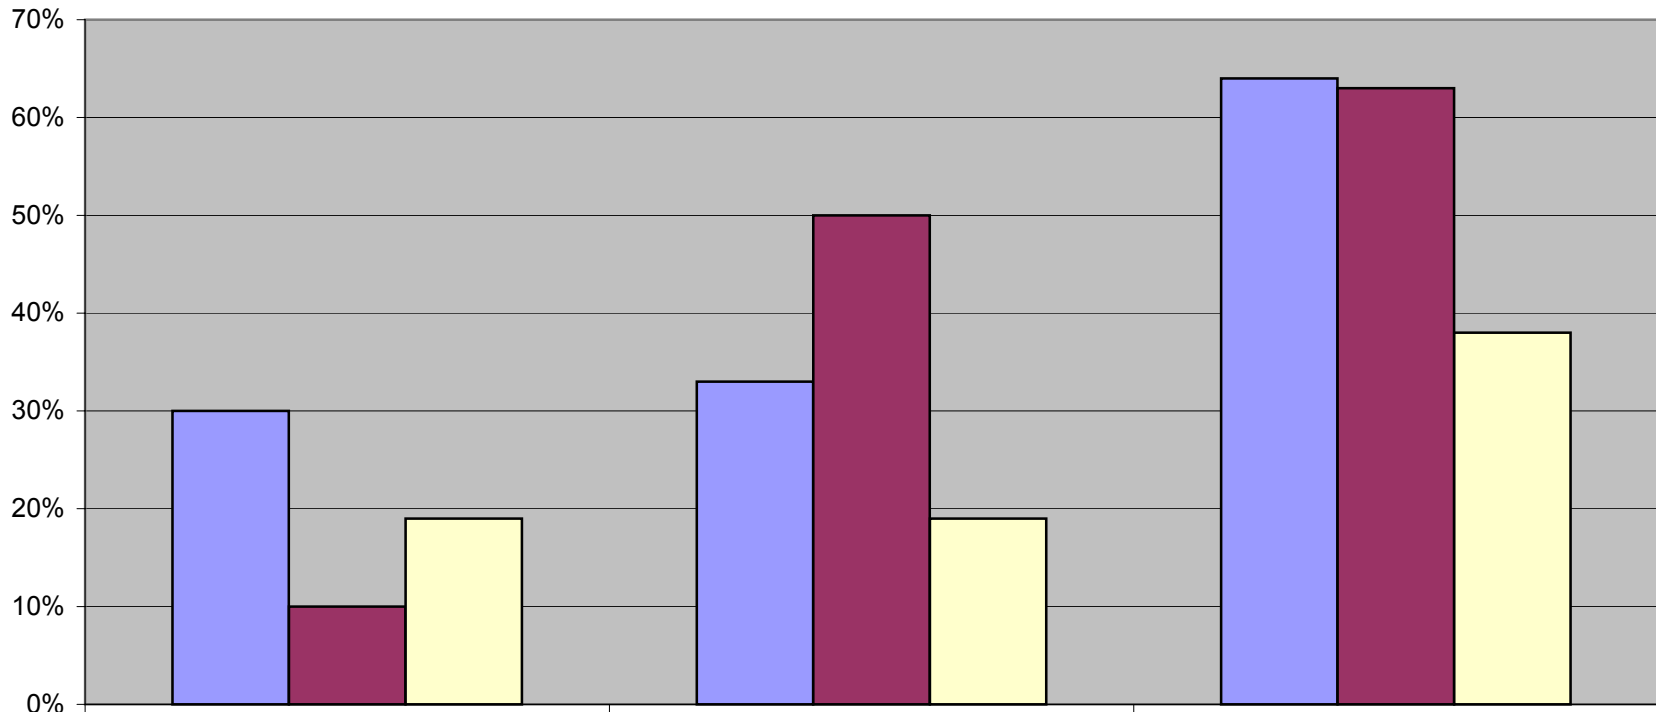

# Percent of All Candidates by Party Willing to Return the 2008 Political Courage Test

	Dem	GOP	3rd
■ Congress	30%	33%	64%
■ Governor	10%	50%	63%
■ State Leg	19%	19%	38%

Candidates Tested: Congressional- n=1205, Gubernatorial- n=39, State Leg- n=10011